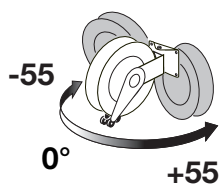

Grease **600 bar**

S. 380

S. 420

S. 520

S. 550

* Adjustable support for hose reel S.540

The same models, fixed version, on page 378

The **quick coupling** adjustable support facilitates hose reel installation and enables 55° rotation to the right or left and locking in fixed positioned at 0° by means of clamping with two screws.

The **adjustable arms** can be easily repositioned according to needs (see page 396).

Hose reel with hoses in black synthetic rubber and galvanised steel fittings

- carbon steel swivel joint
- "polyurethane" seals

| Article | Hose length | Hose ø | Connection inlet | Connection outlet |
|----------|---------------|--------------|------------------|-------------------|
| 8380.500 | / | without hose | F 3/8"G | F 3/8"G |
| 8380.501 | 12m (993.511) | 1/4" | F 3/8"G | M 1/4"G |
| 8380.502 | 16m (993.516) | 1/4" | F 3/8"G | M 1/4"G |