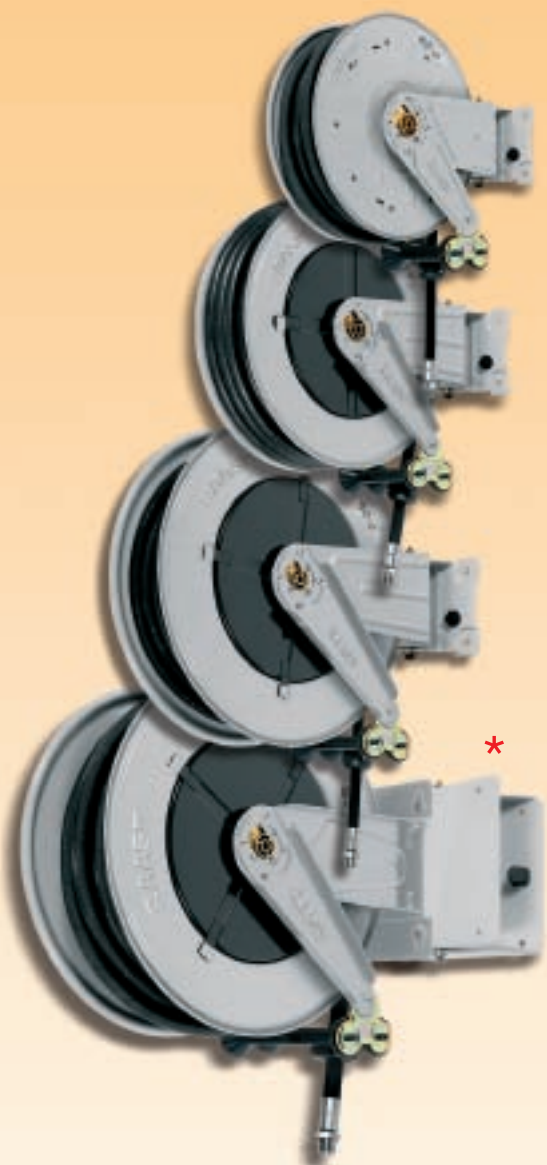

Grease **600 bar**

S. 380

S. 420

S. 520

S. 550

* Adjustable support for hose reel S.540

The same models, fixed version, on page 378

The **quick coupling** adjustable support facilitates hose reel installation and enables 55° rotation to the right or left and locking in fixed positioned at 0° by means of clamping with two screws.

The **adjustable arms** can be easily repositioned according to needs (see page 396).

Hose reel with hoses in black synthetic rubber and galvanised steel fittings

- carbon steel swivel joint
- "polyurethane" seals

| Article | Hose length | Hose ø | Connection inlet | Connection outlet |
|----------|---------------|--------------|------------------|-------------------|
| 8380.500 | / | without hose | F 3/8"G | F 3/8"G |
| 8380.501 | 12m (993.511) | 1/4" | F 3/8"G | M 1/4"G |
| 8380.502 | 16m (993.516) | 1/4" | F 3/8"G | M 1/4"G |