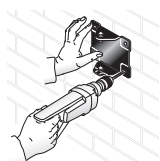

Grease **600 bar**

S. 380

S. 420

S. 520

S. 550

* Adjustable support for hose reel S.540

The same models, fixed version, on page 378

The **quick coupling** adjustable support facilitates hose reel installation and enables 55° rotation to the right or left and locking in fixed positioned at 0° by means of clamping with two screws.

The **adjustable arms** can be easily repositioned according to needs (see page 396).

Hose reel with hoses in black synthetic rubber and galvanised steel fittings

- carbon steel swivel joint
- "polyurethane" seals