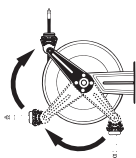

Grease **600 bar**

S. 380

S. 420

S. 520

S. 550

* Adjustable support for hose reel S.540

The same models, fixed version, on page 378

The **quick coupling** adjustable support facilitates hose reel installation and enables 55° rotation to the right or left and locking in fixed positioned at 0° by means of clamping with two screws.

The **adjustable arms** can be easily repositioned according to needs (see page 396).

Hose reel with hoses in black synthetic rubber and galvanised steel fittings

- carbon steel swivel joint
- "polyurethane" seals

| Article | Hose length | Hose ø | Connection inlet | Connection outlet |
|----------|---------------|--------------|------------------|-------------------|
| 8380.500 | / | without hose | F 3/8"G | F 3/8"G |
| 8380.501 | 12m (993.511) | 1/4" | F 3/8"G | M 1/4"G |
| 8380.502 | 16m (993.516) | 1/4" | F 3/8"G | M 1/4"G |