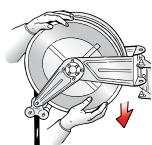

Grease **600 bar**

S. 380

S. 420

S. 520

S. 550

* Adjustable support for hose reel S.540

The same models, fixed version, on page 378

The **quick coupling** adjustable support facilitates hose reel installation and enables 55° rotation to the right or left and locking in fixed positioned at 0° by means of clamping with two screws.

The **adjustable arms** can be easily repositioned according to needs (see page 396).

Hose reel with hoses in black synthetic rubber and galvanised steel fittings

- carbon steel swivel joint
- "polyurethane" seals