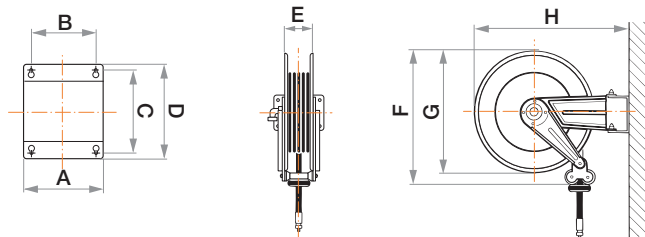

OVERALL DIMENSIONS

Art.	A	B	C	D	E	F	G	H
S. 380	184	146	106	144	110	400	ø 390	484
S. 420	208	162	118	164	115	460	ø 420	541
S. 520	228	182	154	200	115	560	ø 510	642
S. 550	300	218	226	268	190	560	ø 510	702